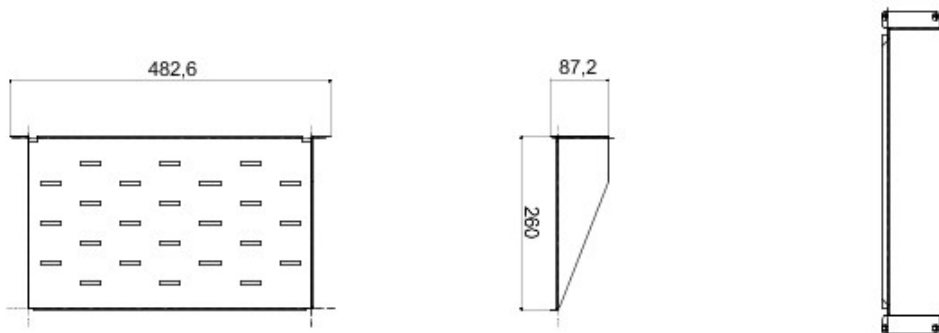

A complete system for the connection and distribution of LAN networks in the residential and tertiary sector. The range includes solutions for optical fibre, wall cabinets, floor-standing cabinets and products for copper wiring. The Data Center cabinets come with a wide choice of configurations and various depths (up to 1000mm) to meet every application need. Made of top quality materials (static full-load capacity up to 1000kg), these products guarantee easy wiring (thanks to the notable internal space) and can be completely customised with removable and reversible front doors.

Description	19" fixed shelf	Load capacity (Kg)	20
Matière	Acier	Finition	Wrinkle
Couleur	Noir RAL 9005	Unité de câblage	2U
Profondeur	260 mm	Electrocod	3752

DIMENSIONS

NORMES ET HOMOLOGATIONS

GEWISS S.A.S. 1, Rue du Rio Salado 91940
Les Ulis Cedex
Tel : +33 1 64 86 80 80