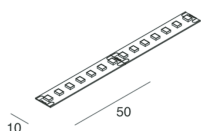

STRIP LED

100948.99

novalux
ITALIAN LIGHTING DESIGN SINCE 1948

Features

Use: Indoor/Outdoor
Dimming: WITH ACCESSORY
Emergency: WITH ACCESSORY
L: 5000mm
A: 10mm
Warranty: 5 years
Weight: 0.15kg

Tech data

Luminous flux in emergency: L min = 40 L max = 170 - 1h: 17% / 3h: 7%
IP: 65
Insulation class: III
Supply voltage: 24 Vdc
Energy efficiency class: E
SELV: No

Source

Light source: LED
Source power: 14.4W/m
Source luminous flux: 1716lm
Colour temperature: 4000K
CRI: >80
LED lifespan: 30000h L70 B20

Compliance

CEI EN 60598-1:2015 + A11:2009. IEC 60598-2:2015 2-1

Standards

Photobiological risk: RISK GROUP 1 Certified fixture in RISK GROUP 1 (Low Risk)-The fixture does not pose a hazard due to normal behavioral limitations on exposure - in accordance with CEI EN 62471:2010-01, IEC TR 62778:2014.

[View more product info](#)

Novalux S.r.l. via Marzabotto, 2 40050 Funo di Argelato (BO) Italy
Tel: +39 051 860558 · Fax +39 051 6647859 · Mail: info@novalux.it · VAT number 00536541204 · novalux.com
Company subject to the management and coordination by SLV GmbH

This technical data sheet is owned by Novalux S.r.l., all rights reserved. Novalux S.r.l. reserves the right to make changes without prior notice.