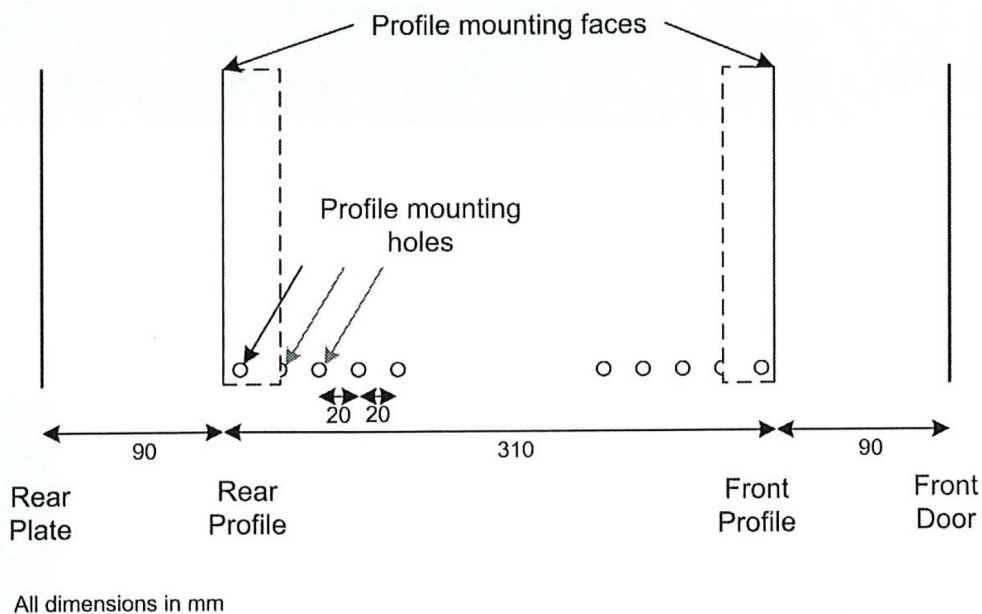

Dessins de produits

Informations concernant les références produits

Référence du produit	Description
WB12.5SG	Coffret muraux, 12u, 500 mm de profondeur, gris
WB12.5SGB	Coffret Muraux 12U 500 mm de Profondeur Noir
WB15.5SG	Coffret muraux, 15U, 500 mm de profondeur, gris
WB15.5SGB	Coffret Muraux 15U 500 mm de Profondeur Noir
WB18.5SG	Coffret muraux, 18u, 500 mm de profondeur, gris
WB18.5SGB	Coffret muraux, 18u, 500 mm de profondeur, noir
WB21.5SG	Coffret muraux, 21u, 500 mm de profondeur, gris
WB21.5SGB	Coffret muraux, 21u, 500 mm de profondeur, noir
WB6.5SG	Coffret muraux, 6u, 500 mm de profondeur, gris
WB6.5SGB	Coffret Muraux 6U 500 mm de Profondeur Noir
WB9.5SG	Coffret muraux, 9u, 500 mm de profondeur, gris
WB9.5SGB	Coffret Muraux 9U 500 mm de Profondeur Noir
WBFP12.5SG	Coffret muraux, 12u, 500 mm de profondeur, gris - Emballées à plat