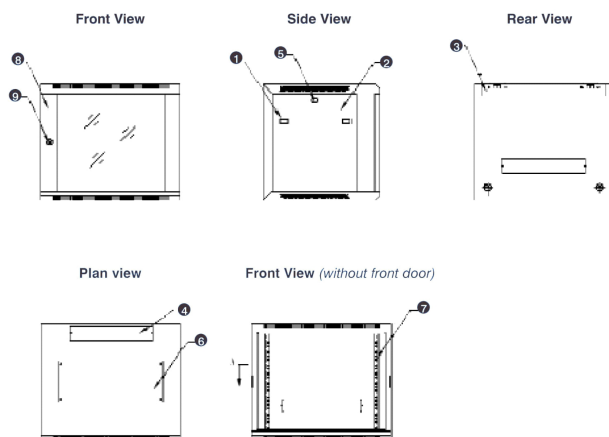

### Images du produit

- Aesthetically pleasing design with framed glass front door

- Lockable, quick release side panels, for maximum access into cabinet

- Cable entry cut out in top and base

- Angled vented roof

- Adjustable 19" mounting profiles

**Vue éclatée**

- ① Frame
- ② Side panel
- ③ Mounting panel
- ④ Cable entry cover, removeable
- ⑤ Side key lock
- ⑥ Fan cover, removeable
- ⑦ Mounting profile
- ⑧ Front door
- ⑨ Front door key lock
- ⑩ Slam latch lock