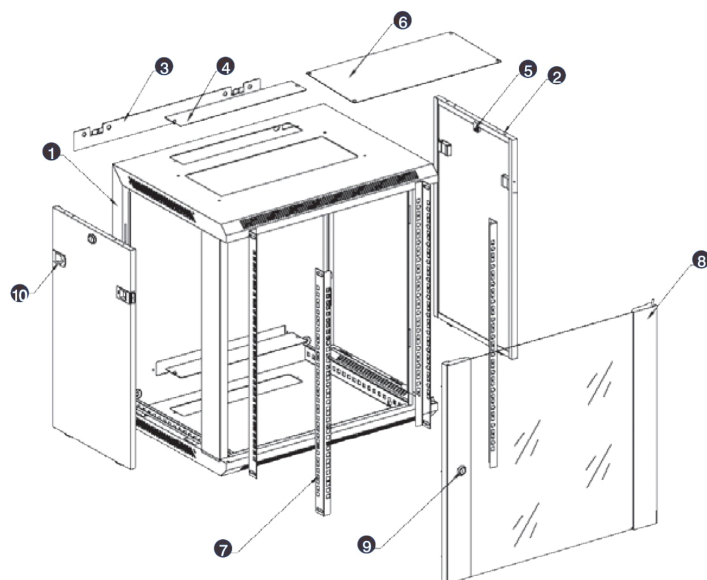

### Images du produit

- Aesthetically pleasing design with framed glass front door

- Lockable, quick release side panels, for maximum access into cabinet

- Cable entry cut out in top and base

- Angled vented roof

- Adjustable 19" mounting profiles

**Vue éclatée**

- ① Frame
- ② Side panel
- ③ Mounting panel
- ④ Cable entry cover, removeable
- ⑤ Side key lock
- ⑥ Fan cover, removeable
- ⑦ Mounting profile
- ⑧ Front door
- ⑨ Front door key lock
- ⑩ Slam latch lock