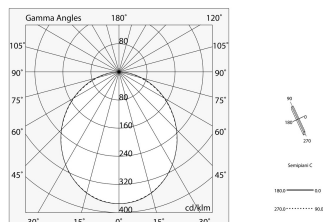

LUCKY MAXI

106209.01 + 106221.99

novalux

ITALIAN LIGHTING DESIGN SINCE 1948

Features

Use: Indoor
Type of installation: SUSPENDED, CEILING MOUNTED
Emission: DIRECT
Optics: OPAL
Colour: WHITE
Dimming: PUSH, DALI
Emergency: NO
L: 2400mm
A: 97mm
H: 90mm
Made in: ITALY
Warranty: 5 years
Weight: 8.8kg