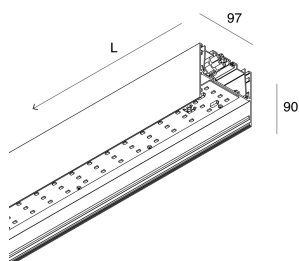

LUCKY MAXI

106209.01 + 106221.99

novalux

ITALIAN LIGHTING DESIGN SINCE 1948

Features

Use: Indoor
Type of installation: SUSPENDED, CEILING MOUNTED
Emission: DIRECT
Optics: OPAL
Colour: WHITE
Dimming: PUSH, DALI
Emergency: NO
L: 2400mm
A: 97mm
H: 90mm
Made in: ITALY
Warranty: 5 years
Weight: 8.8kg