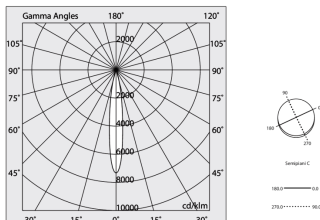

Novalux S.r.l. via Marzabotto, 2 40050 Funo di Argelato (BO) Italy
Tel: +39 051 860558 · Fax +39 051 6647859 · Mail: info@novalux.it · VAT number 00536541204 · novalux.com
Company subject to the management and coordination by SLV GmbH

This technical data sheet is owned by Novalux S.r.l., all rights reserved. Novalux S.r.l. reserves the right to make changes without prior notice.