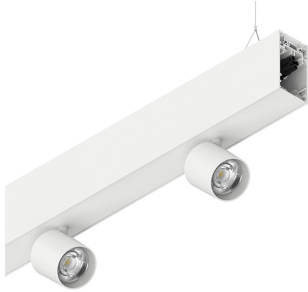

# HERO B

108735.01

**novalux**  
ITALIAN LIGHTING DESIGN SINCE 1948

## Features

Use: Indoor  
Type of installation: SUSPENDED  
Emission: DIRECT/INDIRECT  
Beam: 14°  
Colour: WHITE  
Dimming: ON/OFF  
Emergency: NO  
L: 1120mm  
A: 53mm  
H: 92mm  
Made in: ITALY  
Warranty: 5 years  
Weight: 2.5kg