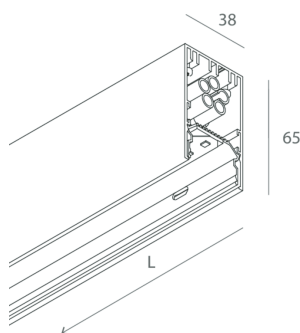

LUCKY MINI

103516.20

novalux

ITALIAN LIGHTING DESIGN SINCE 1948

Features

Use: Indoor
Type of installation: SUSPENDED, CEILING MOUNTED
Emission: DIRECT
Optics: OPAL
Colour: CAFFE
Dimming: PUSH, DALI
Emergency: NO
L: 1600mm
A: 38mm
H: 65mm
Made in: ITALY
Warranty: 5 years
Weight: 2.86kg