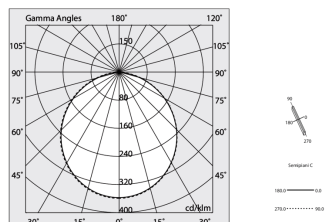

## Features

Use: Indoor  
Type of installation: RECESSED INTO PLASTERBOARD  
Emission: DIRECT  
Optics: OPAL  
Colour: WHITE  
Dimming: PUSH, DALI  
Emergency: NO  
L: 589x589mm  
A: 61mm  
H: 68mm  
Made in: ITALY  
Warranty: 5 years  
Weight: 2.1kg