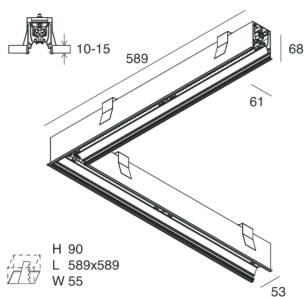

## Features

Use: Indoor  
Type of installation: RECESSED INTO PLASTERBOARD  
Emission: DIRECT  
Optics: OPAL  
Colour: WHITE  
Dimming: PUSH, DALI  
Emergency: NO  
L: 589x589mm  
A: 61mm  
H: 68mm  
Made in: ITALY  
Warranty: 5 years  
Weight: 2.1kg