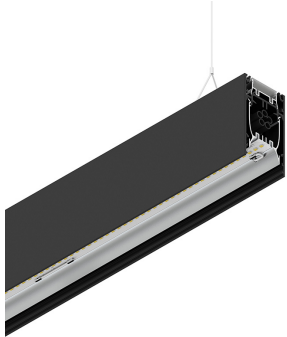

HERO B

108781.02H

novalux
ITALIAN LIGHTING DESIGN SINCE 1948

Features

Use: Indoor
Type of installation: SUSPENDED
Emission: DIRECT/INDIRECT
Colour: BLACK
Dimming: PUSH
Emergency: NO
L: 2240mm
A: 53mm
H: 92mm
Made in: ITALY
Warranty: 5 years
Weight: 8kg

Tech data

Luminaire input power: 105.9W
Indirect luminous flux: 4951lm
IP: 40
Insulation class: I
Supply voltage: 220-240V 50/60Hz
SELV: Si

Source

Light source: LED
Source power: 91W
Colour temperature: 3000K
CRI: >90
Colour tolerance: 3 Step MacAdam
LED lifespan: 50000h L80 B20