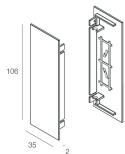

RECTA

111423.01

novalux
ITALIAN LIGHTING DESIGN SINCE 1948

COMPLETION ACCESSORIES

RECTA: COPPIA TESTATE BI

111428.01