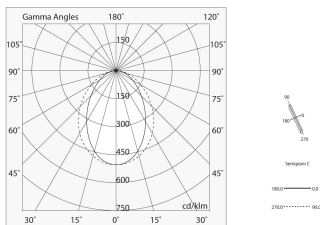

Features

Use: Indoor
Dimming: WITH ACCESSORY
Emergency: NO
Made in: ITALY
Warranty: 5 years
Weight: 0.03kg

Tech data

Luminaire luminouse flux: 980lm
Insulation class: III
Supply voltage: 48 Vdc

Source

Light source: LED
Source power: 6.6W
Colour temperature: 4000K
CRI: >90
LED lifespan: 50000h L80 B20

Compliance

CEI EN 60598-1:2015 + A11:2009. IEC 60598-2:2015 2-1

Standards

CAM edilizia: The product complies with the requirements for public buildings, ministerial decree of 23rd June 2022 n.256.

[View more product info](#)