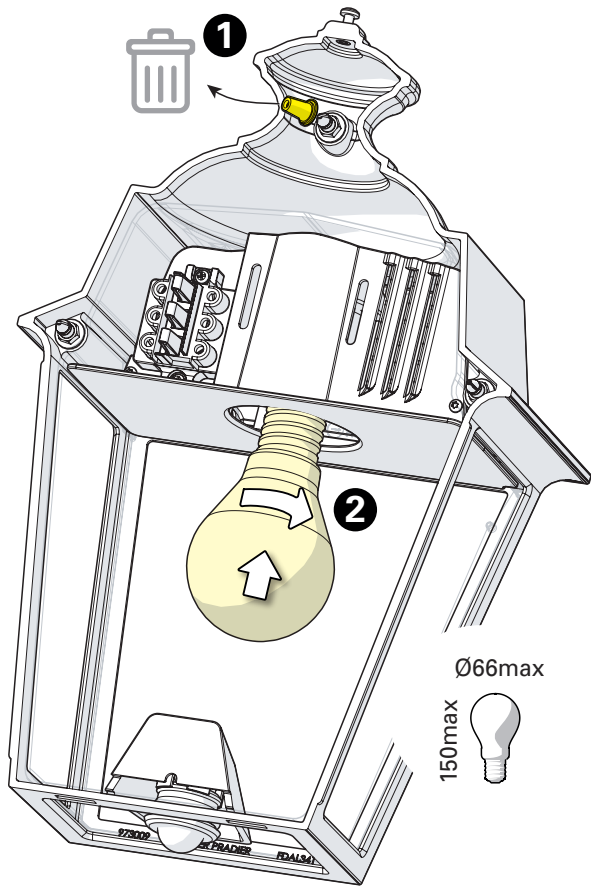

4 Montage de la lampe
Install the light-bulb