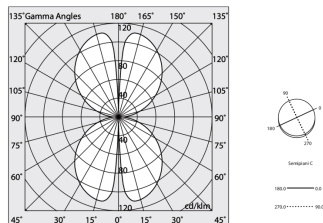

HALOS MINI

107345.01

novalux
ITALIAN LIGHTING DESIGN SINCE 1948

Features

Use: Indoor
Type of installation: SUSPENDED
Emission: INTERNAL
Optics: OPAL
Colour: WHITE
Dimming: WITH ACCESSORY
Emergency: NO
L: Ø1440mm
A: 20mm
H: 30mm
Made in: ITALY
Warranty: 5 years
Weight: 8kg

Tech data

Luminaire input power: 76.7W
Luminaire luminous flux: 4527lm
IP: 40
Insulation class: III
Supply voltage: MAX 1.4A
IK: 3
SELV: Si

Source

Light source: LED
Source power: 72W
Source luminous flux: 10632lm
Colour temperature: 3000K
CRI: >90
Colour tolerance: 3 Step MacAdam
LED lifespan: 50000h L80 B20

Compliance

CEI EN 60598-1:2015 + A11:2009. IEC 60598-2:2015 2-1

Standards

Photobiological risk: RISK GROUP 0 Certified fixture in EXEMPT GROUP, in accordance with CEI EN 62471:2010-01, IEC TR 62778:2014.

CAM edilizia: The product complies with the requirements for public buildings, ministerial decree of 23rd June 2022 n.256.

[View more product info](#)

Novalux S.r.l. via Marzabotto, 2 40050 Funo di Argelato (BO) Italy
Tel: +39 051 860558 · Fax +39 051 6647859 · Mail: info@novalux.it · VAT number 00536541204 · novalux.com
Company subject to the management and coordination by SLV GmbH

This technical data sheet is owned by Novalux S.r.l., all rights reserved. Novalux S.r.l. reserves the right to make changes without prior notice.