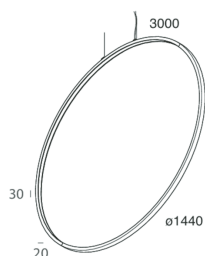

HALOS MINI

107345.01

novalux
ITALIAN LIGHTING DESIGN SINCE 1948

Features

Use: Indoor
Type of installation: SUSPENDED
Emission: INTERNAL
Optics: OPAL
Colour: WHITE
Dimming: WITH ACCESSORY
Emergency: NO
L: Ø1440mm
A: 20mm
H: 30mm
Made in: ITALY
Warranty: 5 years
Weight: 8kg

Tech data

Luminaire input power: 76.7W
Luminaire luminous flux: 4527lm
IP: 40
Insulation class: III
Supply voltage: MAX 1.4A
IK: 3
SELV: Si

Source

Light source: LED
Source power: 72W
Source luminous flux: 10632lm
Colour temperature: 3000K
CRI: >90
Colour tolerance: 3 Step MacAdam
LED lifespan: 50000h L80 B20