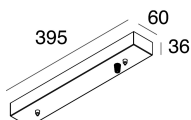

HALOS MINI

107345.01

novalux

ITALIAN LIGHTING DESIGN SINCE 1948

MOUNTING ACCESSORIES

HALOS MINI VERT: ROS. ALIM. REM. BIA

107347.01

ELECTRICAL ACCESSORIES

HALOS: 1440 ALIMENTATORE ON-OFF

105109.99

HALOS MINI VERT: ROSONE ON/OFF 482 BIA

107326.01

DIMMABLE ACCESSORIES

HALOS: 1440 ALIMENTATORE DALI-PUSH

105110.99