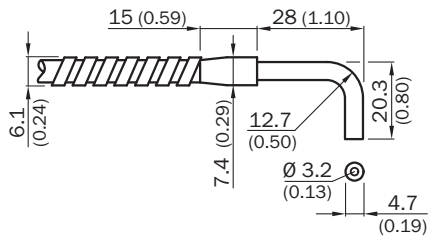

#### Features

<b>Device type</b>	Fibers
<b>Functional principle</b>	Proximity system
<b>For fiber-optic sensor</b>	WLL260
<b>Fiber length</b>	900 mm
<b>Fiber material</b>	Glass fiber
<b>Jacket material</b>	Stainless steel

#### Mechanics/electronics

<b>Bend radius, fibre-optic cable</b>	19 mm
<b>Ambient operating temperature</b>	-58 °C ... +315 °C

Dimensional drawing (Dimensions in mm (inch))

LISA32900, LBSA32900