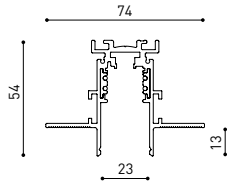

## DIMENSIONS

## DIMENSIONAL DRAWING

48V SYSTEM  
TRACK 48V

TRACK 48V TRIMLESS

TRACK 48V TRIMLESS 1m	A338-01-00-	WT	N
TRACK 48V TRIMLESS 2m	A338-02-00-	WT	N
TRACK 48V TRIMLESS 3m	A338-03-00-	WT	N
TRACK 48V TRIMLESS Corner 90° One Plane	A338-06-00-	WT	N
TRACK 48V TRIMLESS Corner 90° Two Planes	A338-07-00-	WT	N