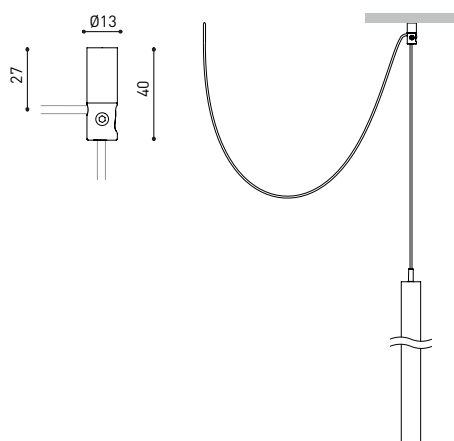

## DIMENSIONAL DRAWING

48V SYSTEM  
TRACK 48V

TRACK 48V TRIMLESS

TRACK 48V TRIMLESS 1m	A338-01-00-	WT	N
TRACK 48V TRIMLESS 2m	A338-02-00-	WT	N
TRACK 48V TRIMLESS 3m	A338-03-00-	WT	N
TRACK 48V TRIMLESS Corner 90° One Plane	A338-06-00-	WT	N
TRACK 48V TRIMLESS Corner 90° Two Planes	A338-07-00-	WT	N