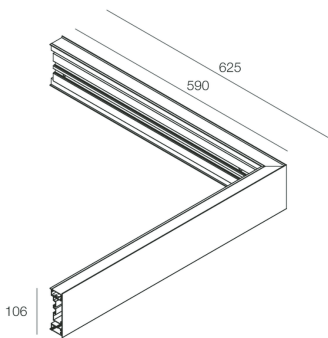

Features

Use: Indoor
Type of installation: WALL
Emission: DIRECT/INDIRECT
Optics: OPAL
Colour: BLACK
Dimming: ON/OFF
Emergency: NO
L: 625x625mm
A: 37mm
H: 106mm
Made in: ITALY
Warranty: 5 years

Tech data

Luminaire input power: 50W
Luminaire luminous flux: 3020lm
IP: 40
Insulation class: I
Supply voltage: 220-240V 50/60Hz
SELV: Si

Source

Light source: LED
Source power: 2x23W
Source luminous flux: 7608lm
Colour temperature: 4000K
CRI: >90
Colour tolerance: 3 Step MacAdam
LED lifespan: 50000h L80 B20

Compliance

CEI EN 60598-1:2015 + A11:2009. IEC 60598-2:2015 2-1

Standards

Photobiological risk: RISK GROUP 0 Certified fixture in EXEMPT GROUP, in accordance with CEI EN 62471:2010-01, IEC TR 62778:2014.

CAM edilizia: The product complies with the requirements for public buildings, ministerial decree of 23rd June 2022 n.256.

[View more product info](#)