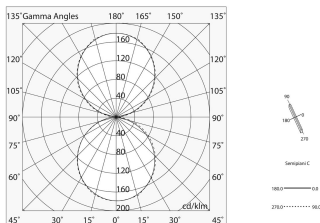

Features

Use: Indoor
Type of installation: WALL
Emission: DIRECT/INDIRECT
Optics: OPAL
Colour: BLACK
Dimming: ON/OFF
Emergency: NO
L: 625x625mm
A: 37mm
H: 106mm
Made in: ITALY
Warranty: 5 years

Tech data

Luminaire input power: 50W
Luminaire luminous flux: 3020lm
IP: 40
Insulation class: I
Supply voltage: 220-240V 50/60Hz
SELV: Si

Source

Light source: LED
Source power: 2x23W
Source luminous flux: 7608lm
Colour temperature: 4000K
CRI: >90
Colour tolerance: 3 Step MacAdam
LED lifespan: 50000h L80 B20

Compliance

CEI EN 60598-1:2015 + A11:2009. IEC 60598-2:2015 2-1

Standards

Photobiological risk: RISK GROUP 0 Certified fixture in EXEMPT GROUP, in accordance with CEI EN 62471:2010-01, IEC TR 62778:2014.

CAM edilizia: The product complies with the requirements for public buildings, ministerial decree of 23rd June 2022 n.256.

[View more product info](#)