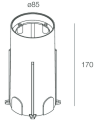

ZENIT

111303.09

novalux
ITALIAN LIGHTING DESIGN SINCE 1948

MOUNTING ACCESSORIES

ZENIT: CASSAFORMA

111305.99