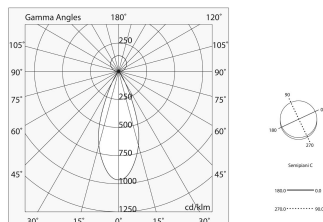

FORTY8 TRACK

108530.01

novalux

ITALIAN LIGHTING DESIGN SINCE 1948

Features

Use: Indoor
Type of installation: TRACK
Emission: DIRECT/INDIRECT
Optics: OPAL, SPOT
Beam: 35°
Colour: WHITE
Dimming: DALI
Emergency: NO
ø: Ø80
Warranty: 5 years
Weight: 0.42kg

Tech data

Luminaire input power: 8W
Direct luminous flux: 281lm
Indirect luminous flux: 316lm
IP: 20
Insulation class: III
Supply voltage: 48 Vdc
SELV: Si

Source

Light source: LED
Source power: 6W
Colour temperature: 3000K
CRI: >90
Colour tolerance: 3 Step MacAdam
LED lifespan: 30000h L70 B20

Compliance

CEI EN 60598-1:2015 + A11:2009. IEC 60598-2:2015 2-1

Standards

Photobiological risk: RISK GROUP 1 Certified fixture in RISK GROUP 1 (Low Risk)-The fixture does not pose a hazard due to normal behavioral limitations on exposure - in accordance with CEI EN 62471:2010-01, IEC TR 62778:2014.

[View more product info](#)

Novalux S.r.l. via Marzabotto, 2 40050 Funo di Argelato (BO) Italy
Tel: +39 051 860558 · Fax +39 051 6647859 · Mail: info@novalux.it · VAT number 00536541204 · novalux.com
Company subject to the management and coordination by SLV GmbH

This technical data sheet is owned by Novalux S.r.l., all rights reserved. Novalux S.r.l. reserves the right to make changes without prior notice.