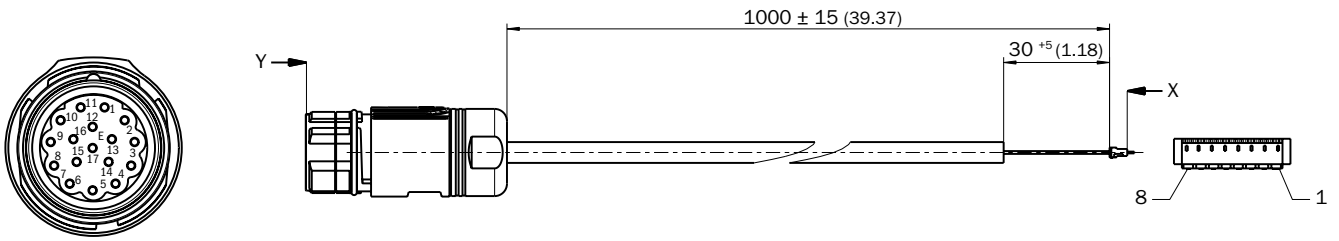

Dimensional drawing (Dimensions in mm (inch))

- ② blu
- ③ red
- ⑦ blk
- ⑪ pnk
- ⑫ vi
- ⑭ yel
- ⑮ brn
- ⑯ wht