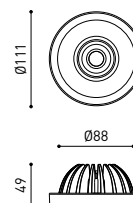

Ⓞ OPTIONS

2	LarK-111
3	LarK-111 Honeycomb**

* OTHER DIM OPTIONS PLEASE CONSULT | ** Honeycomb affects lighting parameters

LarK-111