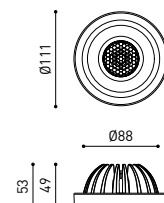

LarK-111 · HONEYCOMB LOUVER