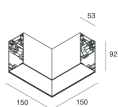

HERO B: MOD.CIECO ANG.SX 150 CAF

1087A4.20