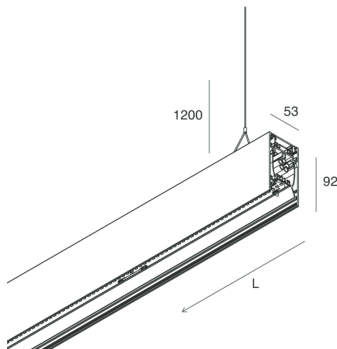

HERO B

108744.20H + 108901.99

novalux
ITALIAN LIGHTING DESIGN SINCE 1948

Features

Use: Indoor
Type of installation: SUSPENDED
Emission: DIRECT/INDIRECT
Optics: OPAL
Colour: CAFFE
Dimming: DALI
Emergency: NO
L: 1120mm
A: 53mm
H: 92mm
Made in: ITALY
Warranty: 5 years
Weight: 4kg