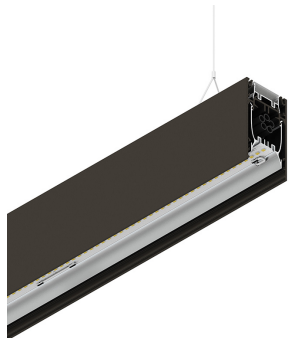

HERO B

108744.20H + 108901.99

novalux
ITALIAN LIGHTING DESIGN SINCE 1948

Features

Use: Indoor
Type of installation: SUSPENDED
Emission: DIRECT/INDIRECT
Optics: OPAL
Colour: CAFFE
Dimming: DALI
Emergency: NO
L: 1120mm
A: 53mm
H: 92mm
Made in: ITALY
Warranty: 5 years
Weight: 4kg