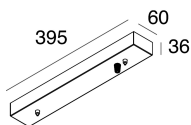

HALOS MINI

107346.02

novalux

ITALIAN LIGHTING DESIGN SINCE 1948

MOUNTING ACCESSORIES

HALOS MINI VERT: ROS. ALIM. REM. BIA

107347.01

HALOS MINI VERT: ROS. ALIM. REM. NERO

107347.02

ELECTRICAL ACCESSORIES

HALOS: 1440 ALIMENTATORE ON-OFF

105109.99

HALOS MINI VERT: ROSONE ON/OFF 482 BIA

107326.01