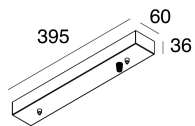

HALOS MINI VERT: ROSONE DA/PU 962 NERO

107330.02