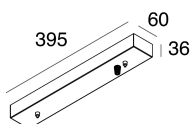

HALOS MINI VERT: ROSONE ON/OFF 482 NERO

107326.02

DIMMABLE ACCESSORIES

HALOS: 1440 ALIMENTATORE DALI-PUSH

105110.99