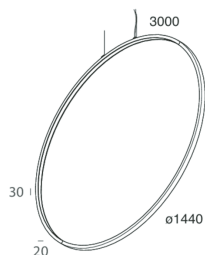

HALOS MINI

107346.02

novalux
ITALIAN LIGHTING DESIGN SINCE 1948

Features

Use: Indoor
Type of installation: SUSPENDED
Emission: INTERNAL
Optics: OPAL
Colour: BLACK
Dimming: WITH ACCESSORY
Emergency: NO
L: Ø1440mm
A: 20mm
H: 30mm
Made in: ITALY
Warranty: 5 years
Weight: 8kg