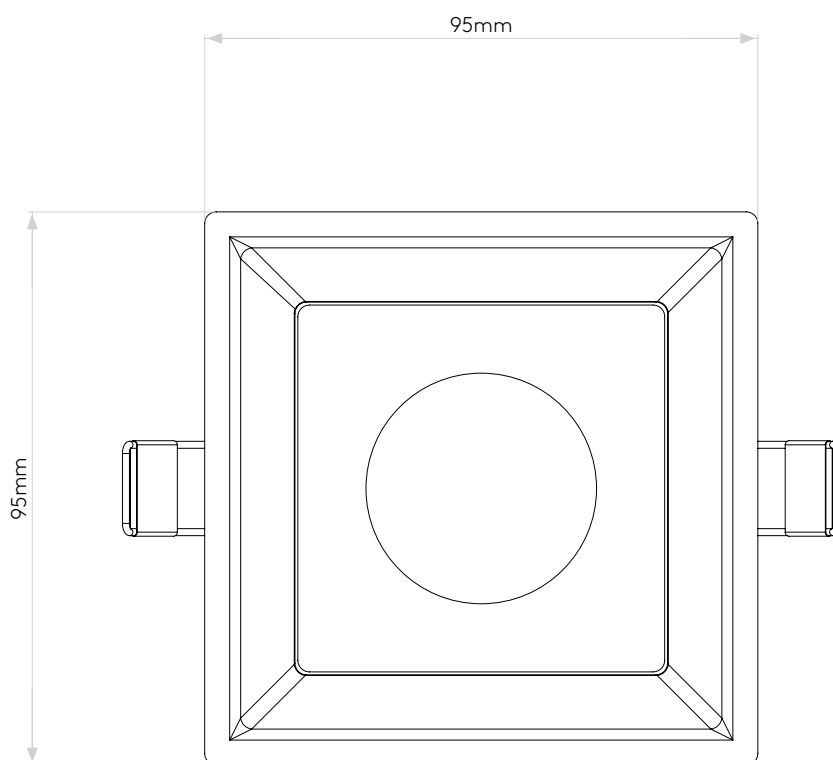

Please note that some dimensions may vary slightly due to manufacturing tolerances, this includes cable entry and fixing holes

Veuillez noter que certaines dimensions peuvent varier légèrement en raison des tolérances de fabrication, y compris l'entrée de câble et les trous de fixation.

Bitte beachten Sie, dass die Maße Fertigungstoleranzen unterliegen und daher in geringem Umfang von der angegebenen Größe abweichen können. Dies gilt auch für Kabeleingänge und Befestigungslöcher.

Si prega notare che possono esserci piccole variazioni in alcune dimensioni dovute alle tolleranze di produzione, queste includono l'ingresso del cavo e i fori di fissaggio.