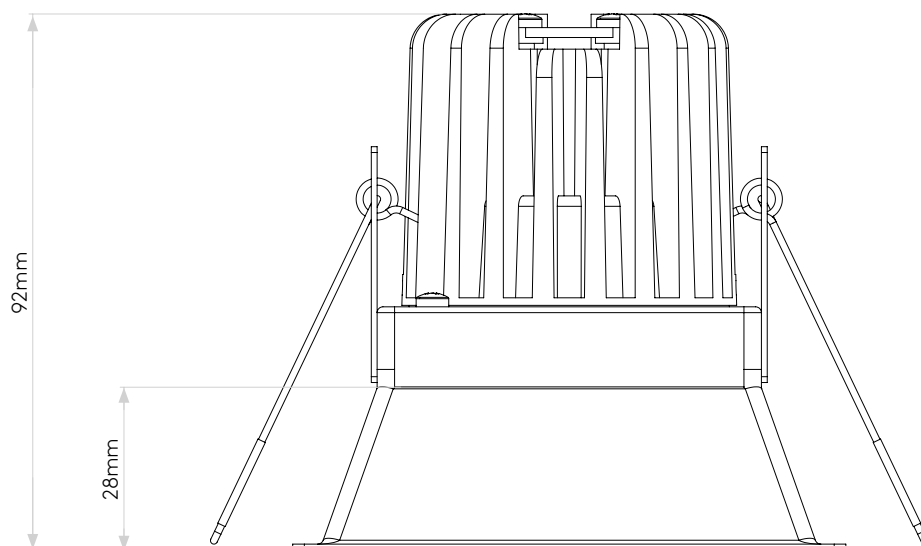

Please note that some dimensions may vary slightly due to manufacturing tolerances, this includes cable entry and fixing holes

Veuillez noter que certaines dimensions peuvent varier légèrement en raison des tolérances de fabrication, y compris l'entrée de câble et les trous de fixation.

Bitte beachten Sie, dass die Maße Fertigungstoleranzen unterliegen und daher in geringem Umfang von der angegebenen Größe abweichen können. Dies gilt auch für Kabeleingänge und Befestigungslöcher.

Si prega notare che possono esserci piccole variazioni in alcune dimensioni dovute alle tolleranze di produzione, queste includono l'ingresso del cavo e i fori di fissaggio.