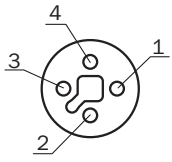

Pin assignment

- ① Brown
- ② White
- ③ Blue
- ④ Black