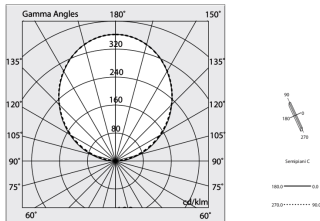

## Features

Use: Indoor  
Type of installation: SUSPENDED  
Emission: INDIRECT  
Optics: OPAL  
Colour: BLACK  
Dimming: ON/OFF  
Emergency: NO  
L: 1120mm  
A: 53mm  
H: 92mm  
Made in: ITALY  
Warranty: 5 years  
Weight: 4kg