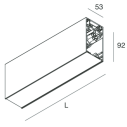

HERO B

1087B5.02

novalux
ITALIAN LIGHTING DESIGN SINCE 1948

COMPLETION ACCESSORIES

HERO B: MOD.CIECO 250 NE

1087A3.02