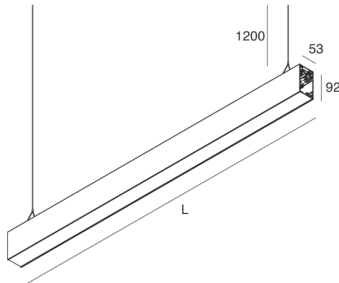

## Features

Use: Indoor  
Type of installation: SUSPENDED  
Emission: INDIRECT  
Optics: OPAL  
Colour: BLACK  
Dimming: ON/OFF  
Emergency: NO  
L: 1120mm  
A: 53mm  
H: 92mm  
Made in: ITALY  
Warranty: 5 years  
Weight: 4kg