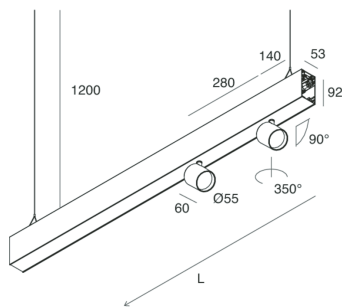

Novalux S.r.l. via Marzabotto, 2 40050 Funo di Argelato (BO) Italy
Tel: +39 051 860558 · Fax +39 051 6647859 · Mail: info@novalux.it · VAT number 00536541204 · novalux.com
Company subject to the management and coordination by SLV GmbH

This technical data sheet is owned by Novalux S.r.l., all rights reserved. Novalux S.r.l. reserves the right to make changes without prior notice.