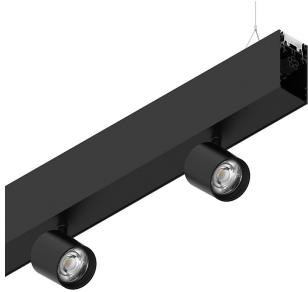

HERO B

1087D0.02H

novalux
ITALIAN LIGHTING DESIGN SINCE 1948

Features

Use: Indoor
Type of installation: SUSPENDED
Emission: DIRECT/INDIRECT
Optics: SPOT
Beam: 34°
Colour: BLACK
Dimming: PUSH
Emergency: NO
L: 1120mm
A: 53mm
H: 92mm
Made in: ITALY
Warranty: 5 years
Weight: 2.5kg

Tech data

Luminaire input power: 48.5W
Luminaire luminous flux: 4353lm
Direct luminous flux: 2230lm
Indirect luminous flux: 2123lm
IP: 40
Insulation class: I
Supply voltage: 220-240V 50/60Hz
SELV: Si

Source