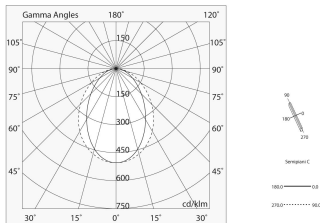

Features

Use: Indoor
Dimming: WITH ACCESSORY
Emergency: NO
Made in: ITALY
Warranty: 5 years
Weight: 0.03kg

Tech data

Luminaire luminous flux: 856lm
Insulation class: III
Supply voltage: 48 Vdc

Source

Light source: LED
Source power: 6.6W
Colour temperature: 2700K
CRI: >90
LED lifespan: 50000h L80 B20

Compliance

CEI EN 60598-1:2015 + A11:2009. IEC 60598-2:2015 2-1

Standards

CAM edilizia: The product complies with the requirements for public buildings, ministerial decree of 23rd June 2022 n.256.

[View more product info](#)