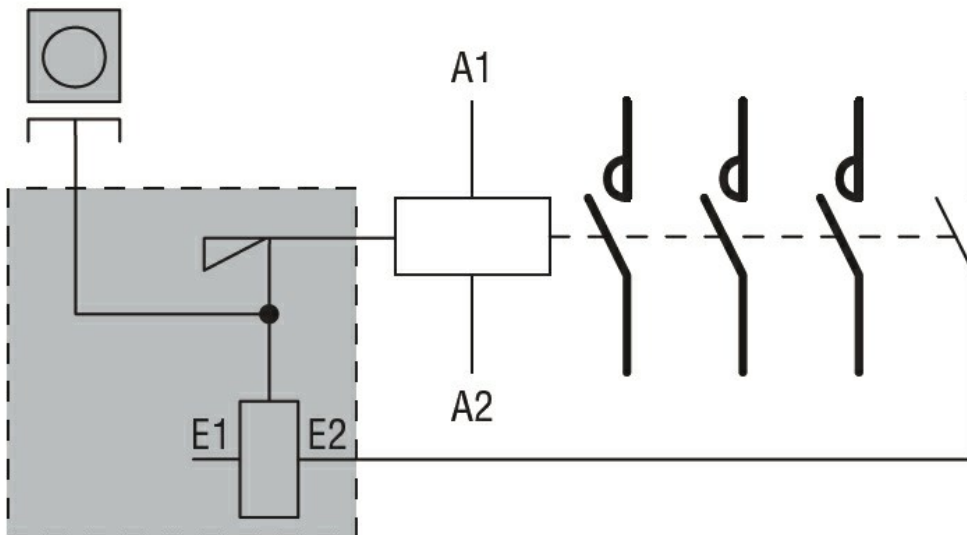

**Dimensions**

**Wiring diagrams**

**Certifications and compliance**

**Compliance**

CSA C22.2 n° 60947-1  
IEC/EN 60947-1  
UL 60947-1

**Certificates**

CSA  
cURus  
EAC

**ETIM classification**

ETIM 8.0

EC002498 -  
Accessories/spare  
parts for low-  
voltage switch  
technology