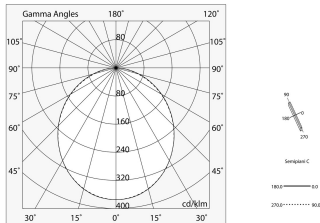

## Features

Use: Indoor  
Type of installation: SUSPENDED, CEILING MOUNTED  
Emission: DIRECT  
Optics: OPAL  
Colour: BLACK  
Dimming: PUSH, DALI  
Emergency: NO  
L: 1200mm  
A: 97mm  
H: 90mm  
Made in: ITALY  
Warranty: 5 years  
Weight: 4.63kg