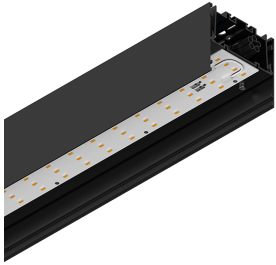

## Features

Use: Indoor  
Type of installation: SUSPENDED, CEILING MOUNTED  
Emission: DIRECT  
Optics: OPAL  
Colour: BLACK  
Dimming: PUSH, DALI  
Emergency: NO  
L: 1200mm  
A: 97mm  
H: 90mm  
Made in: ITALY  
Warranty: 5 years  
Weight: 4.63kg

## Tech data

Luminaire input power: 42W  
Luminaire luminous flux: 2237lm  
IP: 40  
Insulation class: I  
Supply voltage: 220-240V 50/60Hz  
SELV: Si