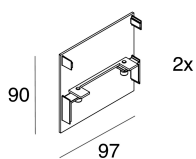

LUCKY MAXI

106210.02 + 106219.99

novalux

ITALIAN LIGHTING DESIGN SINCE 1948

COMPLETION ACCESSORIES

LUCKY MAXI: TESTATE NERE (COPPIA)

106230.02