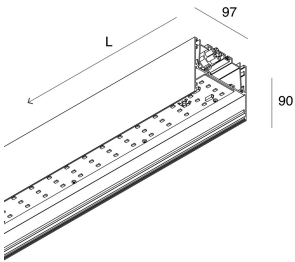

## Features

Use: Indoor  
Type of installation: SUSPENDED, CEILING MOUNTED  
Emission: DIRECT  
Optics: OPAL  
Colour: BLACK  
Dimming: PUSH, DALI  
Emergency: NO  
L: 1200mm  
A: 97mm  
H: 90mm  
Made in: ITALY  
Warranty: 5 years  
Weight: 4.63kg