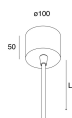

Features

Use: Indoor
 Type of installation: RECESSED INTO PLASTERBOARD
 Emission: DIRECT
 Optics: OPAL
 Dimming: ON/OFF
 Emergency: NO
 L: 800mm
 A: 800mm
 H: 90mm
 D: 825mm
 Made in: ITALY
 Warranty: 5 years
 Weight: 12.6kg

[View more product info](#)

MOUNTING ACCESSORIES

ROTO: ALIMENTAZIONE L1200 3P. BIA

104423.01

ROTO: ALIMENTAZIONE L3000 3P. BIA.

104425.01

ROTO: D=800 KIT 4 SOSP. L3000

104428.99