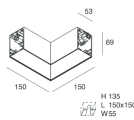

HERO: MOD.CIECO ANG.DX 150 CAF

108678.20