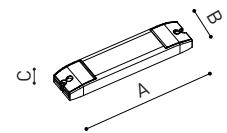

			P	V	D (A x B x C)
24V Power Supply	ON/OFF	0434-01-37	60W	24V	180 x 52 x 30mm
		0433-10-22	100W	24V	295 x 43 x 30mm

220 V~
240 V~

TO BE INSTALLED ON REMOTE

			P	V	D (A x B x C)
24V Dimmer		0433-01-32	DALI/PUSH	24V	181 x 42 x 20mm
		0433-01-33	CASAMBI	24V	172 x 42 x 20mm
		0434-01-64	WIFI	24V	105 x 44 x 23mm

24V

TO BE INSTALLED ON REMOTE

DROP VOLTAGE TABLE

POWER (W)	CABLE SECTION (mm ²)	CABLE LENGTH (m)			
		<25	<50	<75	<100
60	0,75	✓	✓	✗	✗
	1,5	✓	✓	✓	✓
100	0,75	✓	✗	✗	✗
	1,5	✓	✓	✓	✗