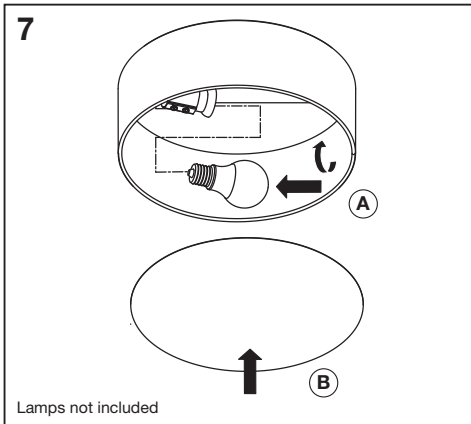

ORBIS®

Lamps not included

	EAN	W_{max.}	°C	IP	V~	Hz
ORBIS PARIS 300MM 1XE27 WT	4058075828940	25 (15 W LED)	-20...+40	20	220-240	50/60
ORBIS PARIS 300MM 1XE27 BG	4058075828964	25 (15 W LED)	-20...+40	20	220-240	50/60
ORBIS PARIS 300MM 1XE27 BK	4058075828988	25 (15 W LED)	-20...+40	20	220-240	50/60
ORBIS PARIS 300MM 1XE27 BW	4058075829008	25 (15 W LED)	-20...+40	20	220-240	50/60