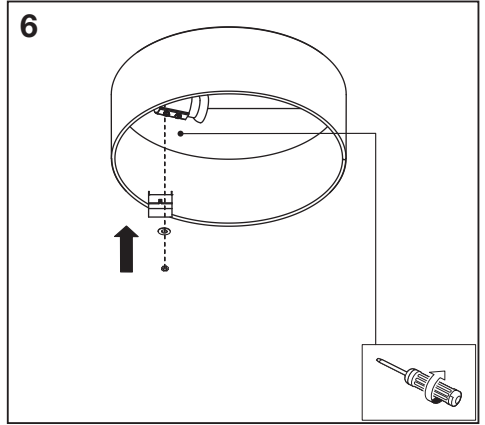

ORBIS®

Lamps not included

	EAN	W_{max.}	°C	IP	V~	Hz
ORBIS PARIS 300MM 1XE27 WT	4058075828940	25 (15 W LED)	-20...+40	20	220-240	50/60
ORBIS PARIS 300MM 1XE27 BG	4058075828964	25 (15 W LED)	-20...+40	20	220-240	50/60
ORBIS PARIS 300MM 1XE27 BK	4058075828988	25 (15 W LED)	-20...+40	20	220-240	50/60
ORBIS PARIS 300MM 1XE27 BW	4058075829008	25 (15 W LED)	-20...+40	20	220-240	50/60