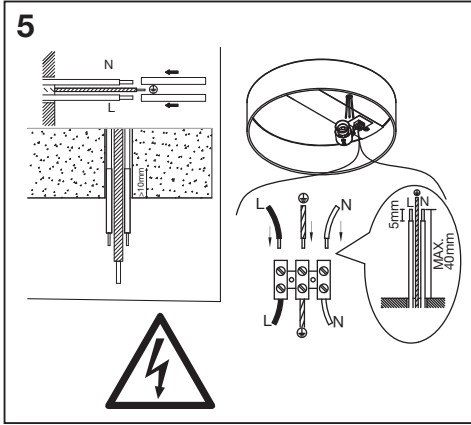

ORBIS®

Lamps not included

	EAN	W_{max.}	°C	IP	V~	Hz
ORBIS PARIS 300MM 1XE27 WT	4058075828940	25 (15 W LED)	-20...+40	20	220-240	50/60
ORBIS PARIS 300MM 1XE27 BG	4058075828964	25 (15 W LED)	-20...+40	20	220-240	50/60
ORBIS PARIS 300MM 1XE27 BK	4058075828988	25 (15 W LED)	-20...+40	20	220-240	50/60
ORBIS PARIS 300MM 1XE27 BW	4058075829008	25 (15 W LED)	-20...+40	20	220-240	50/60