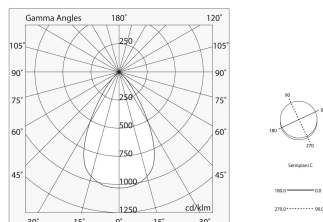

FORTY8 TRACK

108533.01

novalux
ITALIAN LIGHTING DESIGN SINCE 1948

Features

Use: Indoor
Type of installation: TRACK
Emission: DIRECT
Optics: SPOT
Beam: 50°
Colour: WHITE
Dimming: DALI
Emergency: NO
H: 78mm
ø: Ø90
Warranty: 5 years
Weight: 0.36kg

Tech data

Luminaire input power: 9W
Luminaire luminous flux: 533lm
IP: 20
Insulation class: III
Supply voltage: 48 Vdc
SELV: Si

Source

Light source: LED
Source power: 7W
Colour temperature: 3000K
CRI: >90
Colour tolerance: 3 Step MacAdam
LED lifespan: 30000h L70 B20

Compliance

CEI EN 60598-1:2015 + A11:2009. IEC 60598-2:2015 2-1

Standards

Photobiological risk: RISK GROUP 1 Certified fixture in RISK GROUP 1 (Low Risk)-The fixture does not pose a hazard due to normal behavioral limitations on exposure - in accordance with CEI EN 62471:2010-01, IEC TR 62778:2014.

[View more product info](#)

Novalux S.r.l. via Marzabotto, 2 40050 Funo di Argelato (BO) Italy
Tel: +39 051 860558 · Fax +39 051 6647859 · Mail: info@novalux.it · VAT number 00536541204 · novalux.com
Company subject to the management and coordination by SLV GmbH

This technical data sheet is owned by Novalux S.r.l., all rights reserved. Novalux S.r.l. reserves the right to make changes without prior notice.