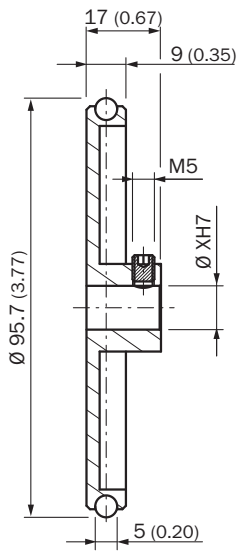

## Ordering information

Type	Part no.
BEF-MR006030R	2055634

Other models and accessories → [www.sick.com/](http://www.sick.com/)

## Detailed technical data

### Technical specifications

<b>Accessory group</b>	Other mounting accessories
<b>Accessory family</b>	Measuring wheels and measuring wheel systems
<b>Description</b>	Measuring wheel with O-ring (NBR70) for 6 mm solid shaft, circumference 300 mm
<b>Circumference</b>	300 mm
<b>Bore diameter</b>	6 mm
<b>Surface</b>	O-ring NBR70

## Dimensional drawing (Dimensions in mm (inch))