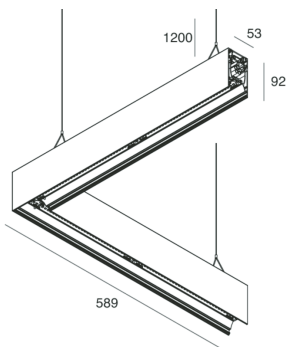

HERO B

108793.20H

novalux
ITALIAN LIGHTING DESIGN SINCE 1948

Features

Use: Indoor
Type of installation: SUSPENDED
Emission: DIRECT/INDIRECT
Colour: CAFFE
Dimming: PUSH
Emergency: NO
L: 589x589mm
A: 53mm
H: 92mm
Made in: ITALY
Warranty: 5 years
Weight: 3.3kg