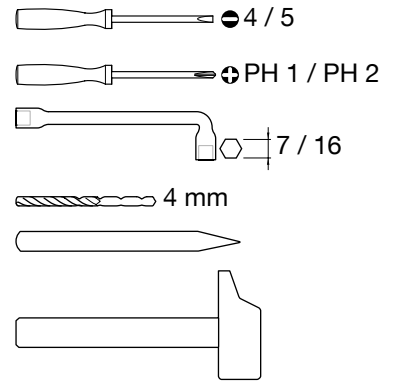

## P630 - x630 HXW030H

**Locking status table:**

①		ON	✓
②		TRIP	-
③		OFF	✓