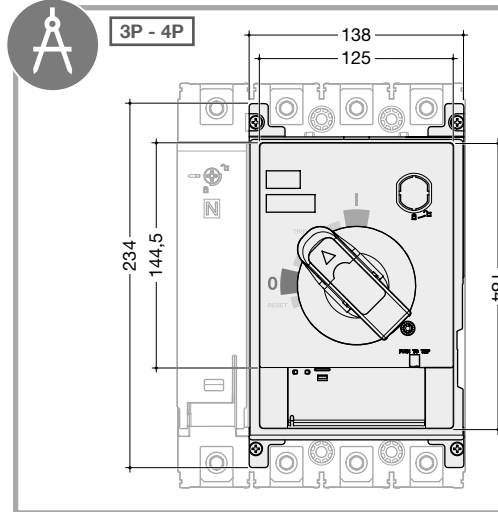

## P630 - x630 HXW030H

**Locking status table:**

①		ON	✓
②		TRIP	-
③		OFF	✓