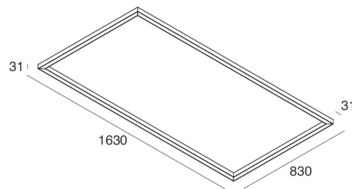

P-30 READY

1058C5.20

novalux
ITALIAN LIGHTING DESIGN SINCE 1948

Features

Use: Indoor
Type of installation: WALL, CEILING MOUNTED
Emission: DIRECT
Optics: OPAL
Colour: CAFFE
Dimming: ON/OFF
Emergency: NO
L: 1630mm
A: 830mm
H: 31mm
Made in: ITALY
Warranty: 5 years