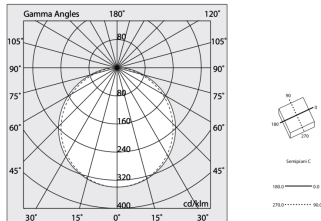

P-30 READY

1058C5.20

novalux
ITALIAN LIGHTING DESIGN SINCE 1948

Features

Use: Indoor
Type of installation: WALL, CEILING MOUNTED
Emission: DIRECT
Optics: OPAL
Colour: CAFFE
Dimming: ON/OFF
Emergency: NO
L: 1630mm
A: 830mm
H: 31mm
Made in: ITALY
Warranty: 5 years