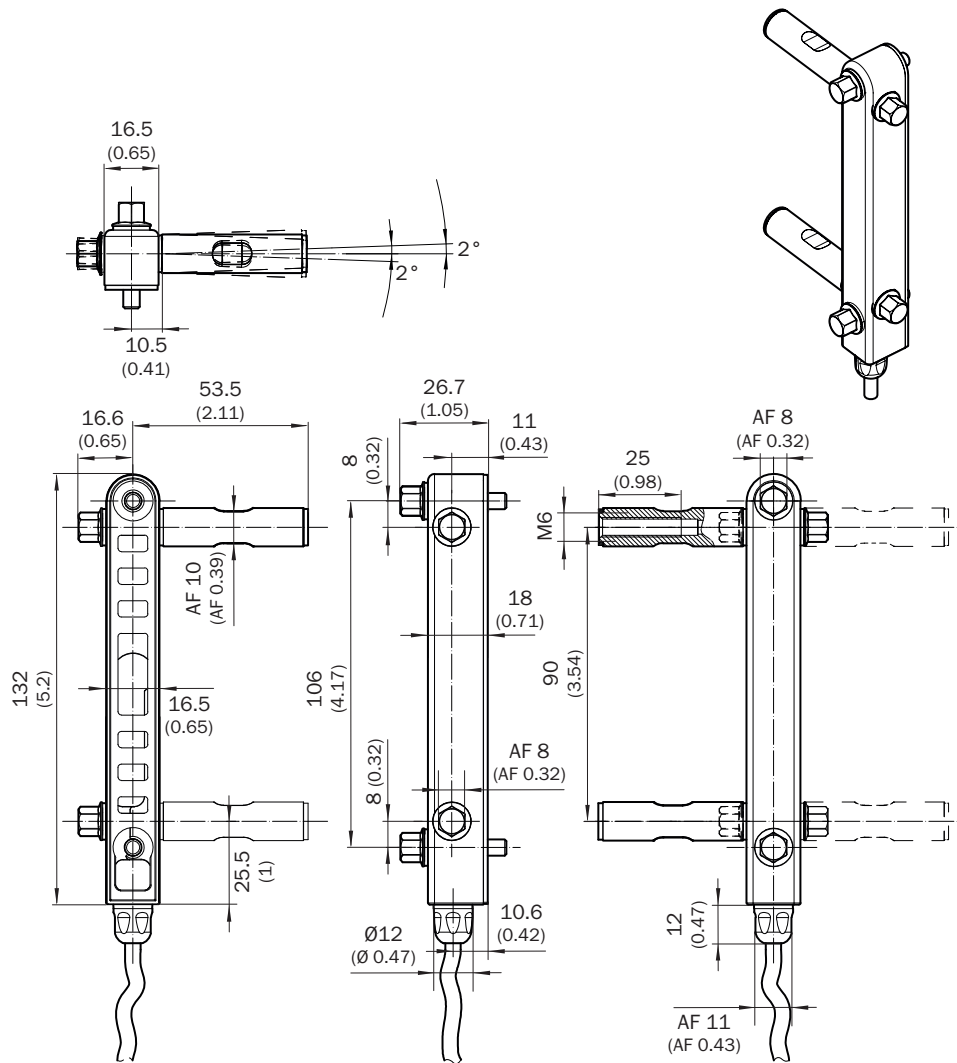

Dimensional drawing (Dimensions in mm (inch))