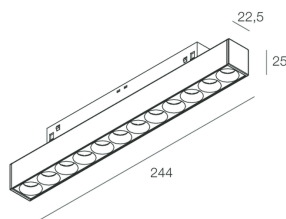

## Features

Use: Indoor  
Type of installation: TRACK  
Emission: DIRECT  
Optics: MICRO OPTICS  
Beam: 50°  
Colour: WHITE  
Dimming: DALI  
Emergency: NO  
L: 244mm  
Warranty: 5 years  
Weight: 0.175kg