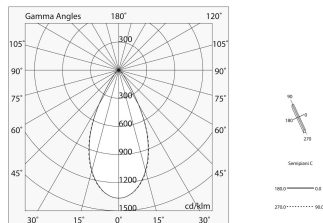

FORTY8 TRACK

108584.01 + 108588.01

novalux
ITALIAN LIGHTING DESIGN SINCE 1948

Features

Use: Indoor
Type of installation: TRACK
Emission: DIRECT
Optics: MICRO OPTICS
Beam: 50°
Colour: WHITE
Dimming: DALI
Emergency: NO
L: 244mm
Warranty: 5 years
Weight: 0.175kg

Tech data

Luminaire input power: 10W
Luminaire luminous flux: 838lm
IP: 20
Insulation class: III
Supply voltage: 48 Vdc
SELV: Si

Source

Light source: LED
Source power: 9W
Colour temperature: 4000K
CRI: >90
Colour tolerance: 3 Step MacAdam
LED lifespan: 30000h L70 B20

Compliance

CEI EN 60598-1:2015 + A11:2009. IEC 60598-2:2015 2-1

Standards

Photobiological risk: RISK GROUP 1 Certified fixture in RISK GROUP 1 (Low Risk)-The fixture does not pose a hazard due to normal behavioral limitations on exposure - in accordance with CEI EN 62471:2010-01, IEC TR 62778:2014.

[View more product info](#)

Novalux S.r.l. via Marzabotto, 2 40050 Funo di Argelato (BO) Italy
Tel: +39 051 860558 · Fax +39 051 6647859 · Mail: info@novalux.it · VAT number 00536541204 · novalux.com
Company subject to the management and coordination by SLV GmbH

This technical data sheet is owned by Novalux S.r.l., all rights reserved. Novalux S.r.l. reserves the right to make changes without prior notice.