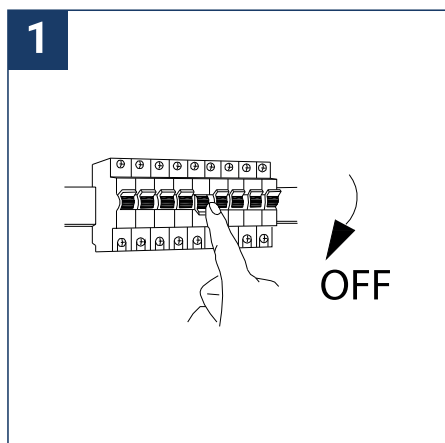

Ref : 77881-778810

<https://www.midex.com/283-connecteurs-etanches-et-boites-de-derivation>