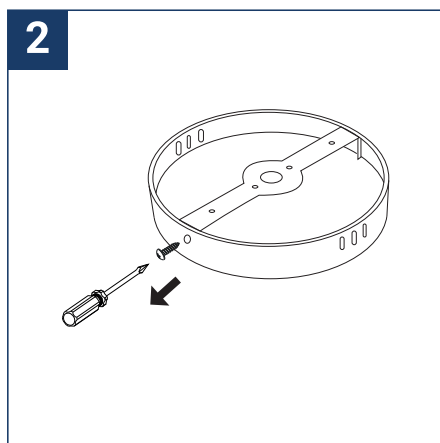

Ref : 77881-778810

<https://www.midex.com/283-connecteurs-etanches-et-boites-de-derivation>