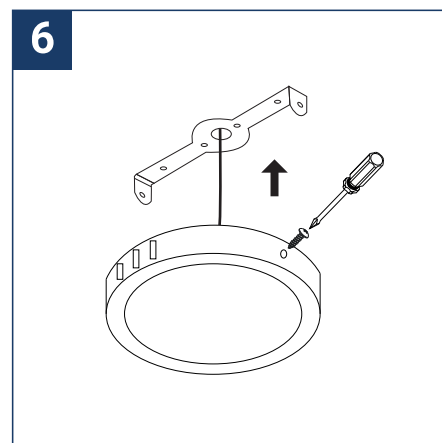

Ref : 77881-778810

<https://www.midex.com/283-connecteurs-etanches-et-boites-de-derivation>