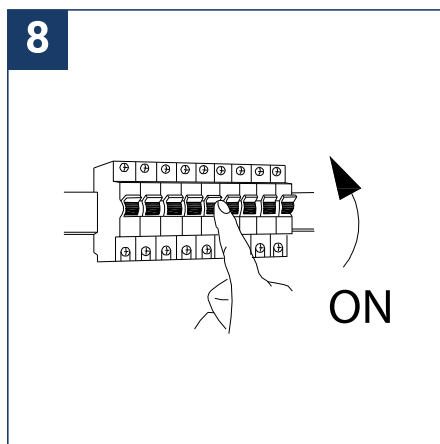

Ref : 77881-778810

<https://www.midex.com/283-connecteurs-etanches-et-boites-de-derivation>