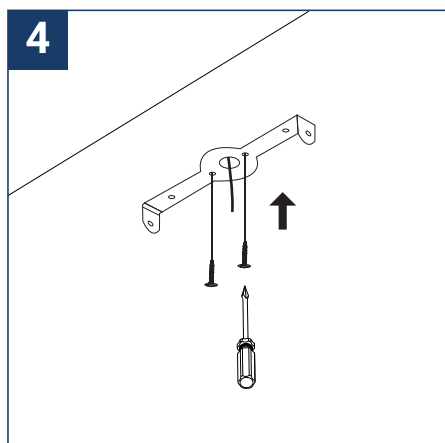

Ref : 77881-778810

<https://www.midex.com/283-connecteurs-etanches-et-boites-de-derivation>