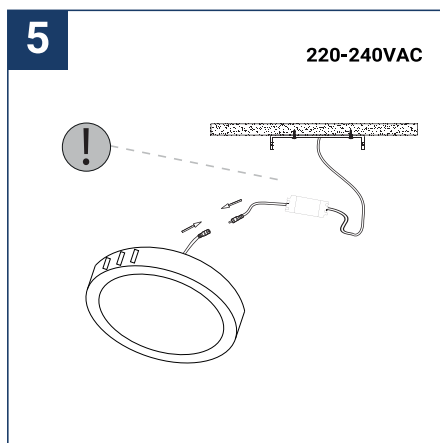

Ref : 77881-778810

<https://www.midex.com/283-connecteurs-etanches-et-boites-de-derivation>