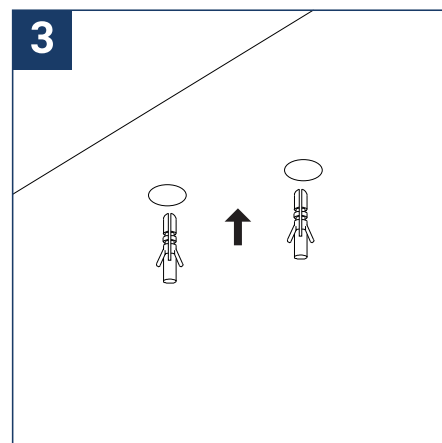

Ref : 77881-778810

<https://www.midex.com/283-connecteurs-etanches-et-boites-de-derivation>