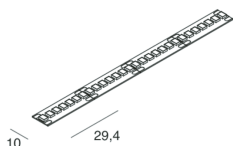

STRIP LED

100939.99

novalux
ITALIAN LIGHTING DESIGN SINCE 1948

Features

Use: Indoor
Dimming: WITH ACCESSORY
Emergency: WITH ACCESSORY
L: 5000mm
A: 10mm
Warranty: 5 years
Weight: 0.155kg

Tech data

Luminous flux in emergency: L min = 30 L max = 130 - 1h: 17% / 3h: 7%
IP: 20
Insulation class: III
Supply voltage: 24 Vdc
Energy efficiency class: E
SELV: No

Source

Light source: LED
Source power: 19.2W/m
Source luminous flux: 2140lm
Colour temperature: 3000K
CRI: >90
LED lifespan: 30000h L70 B20

Compliance

CEI EN 60598-1:2015 + A11:2009. IEC 60598-2:2015 2-1

Standards

Photobiological risk: RISK GROUP 1 Certified fixture in RISK GROUP 1 (Low Risk)-The fixture does not pose a hazard due to normal behavioral limitations on exposure - in accordance with CEI EN 62471:2010-01, IEC TR 62778:2014.

CAM edilizia: The product complies with the requirements for public buildings, ministerial decree of 23rd June 2022 n.256.

[View more product info](#)

Novalux S.r.l. via Marzabotto, 2 40050 Funo di Argelato (BO) Italy
Tel: +39 051 860558 · Fax +39 051 6647859 · Mail: info@novalux.it · VAT number 00536541204 · novalux.com
Company subject to the management and coordination by SLV GmbH

This technical data sheet is owned by Novalux S.r.l., all rights reserved. Novalux S.r.l. reserves the right to make changes without prior notice.