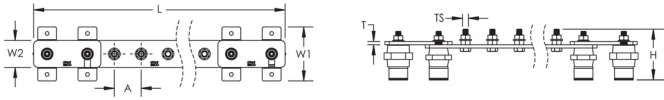

Unit Weight: 5,94-kg

ADDITIONAL PRODUCT DETAILS

Tinned finish is 8 microns according to ASTM B545 Service Class "C" for corrosive environments.

DIAGRAMS

AVERTISSEMENT

Les produits nVent doivent être installés et utilisés conformément aux consignes figurant dans les fiches d'instructions et les documents de formation des produits nVent. Les fiches d'instructions sont disponibles à l'adresse suivante: www.nvent.com et auprès de votre représentant du service client nVent. Une mauvaise installation, une utilisation incorrecte, une application erronée ou toute autre forme de non-respect scrupuleux des instructions et avertissements de nVent peuvent entraîner un dysfonctionnement du produit, des dommages matériels, des lésions corporelles graves et le décès et/ou annuler votre garantie.

Amérique du Nord

+1.800.753.9221

Option 1 – Customer Care

Option 2 – Technical Support

Europe

Netherlands:

+31 800-0200135

France:

+33 800 901 793

Europe

Germany:

800 1890272

Other Countries:

+31 13 5835404