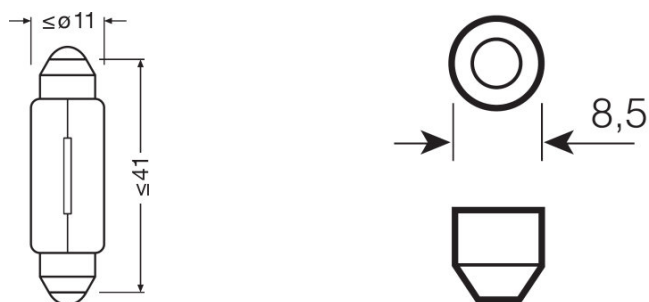

### Technical data

#### Photometrical data

Luminous flux	105 lm
Luminous flux tolerance	±20 %

#### Dimensions & weight

Length	41.0 mm
Diameter	11.0 mm
Product weight	3.14 g