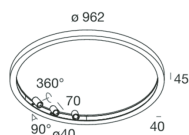

HALOS SPOT

109711.20

novalux
ITALIAN LIGHTING DESIGN SINCE 1948

Features

Use: Indoor
Type of installation: SUSPENDED, CEILING MOUNTED
Emission: INTERNAL
Optics: OPALE/SPOT
Beam: 20°
Colour: CAFFE
Dimming: WITH ACCESSORY
Emergency: NO
L: Ø 962mm
A: 40mm
H: 45mm
Made in: ITALY
Warranty: 5 years
Weight: 6.8kg