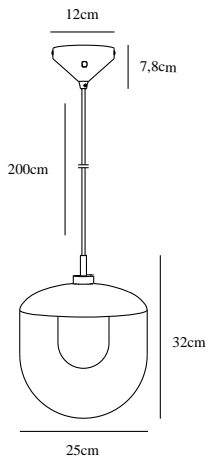

MAGIA 26 | PENDANTS/SUSPENDED LIGHTING |

nordlux®

WHITE

2112023001

Voltage (V): 230 Volt
IP degree if the fixture includes two types of IP degree: IP20
Maximum compatible bulb wattage (W): 15W
Class (Class I, Class II, Class III): Class 2 (Double isolated)
Lampholder type (eg, E27/E14, etc): E27

Primary material: Glass
Secondary material: Metal
Color of the cable: White
Length of the cable (cm): 200
Is the cable replaceable: False

Color: White
Height (cm): 32
Width (cm): 25
Shade Diameter (cm): 25
Lenght (cm): 25
EAN: 5704924005152
TUN: 2148679
Item Number: 2112023001

Pcs Per Master Carton: 3
Sales Box Height (cm): 48
Sales Box Width(cm): 28
Sales Box Depth (cm): 28
Sales Box Volume m³ : 0.0376
Net weight of the luminaire (kg): 2.488

- Modern and elegant design • Mouthblown glass
- With opal white light diffuser for a soft light • Nordic contemporary design