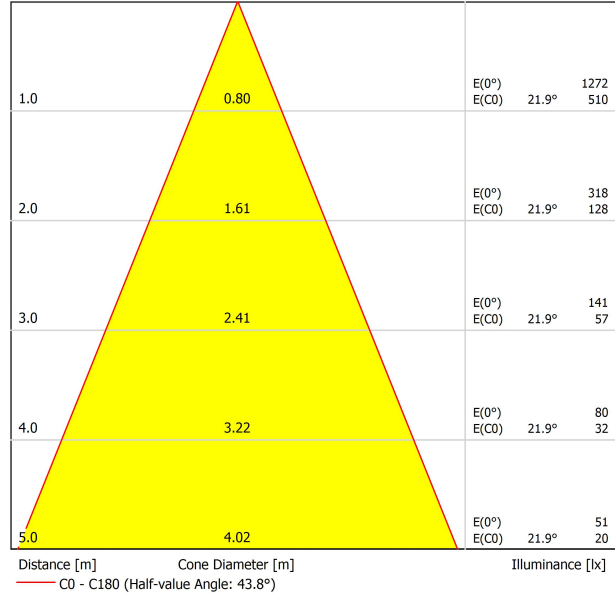

DIAGRAMME POLAIRE

DIAGRAMME CONIQUE

UGR

Glare Evaluation According to UGR											
ρ Ceiling	70	70	50	50	30	70	70	50	50	30	
ρ Walls	50	30	50	30	30	50	30	50	30	30	
ρ Floor	20	20	20	20	20	20	20	20	20	20	
Room Size X Y		Viewing direction at right angles to lamp axis					Viewing direction parallel to lamp axis				
2H	2H	12.5	13.2	12.7	13.4	13.6	12.5	13.2	12.7	13.4	13.6
	3H	14.5	15.1	14.7	15.4	15.6	14.5	15.1	14.7	15.4	15.6
	4H	15.3	15.9	15.6	16.2	16.5	15.3	15.9	15.6	16.2	16.5
	6H	16.1	16.7	16.4	16.9	17.2	16.1	16.7	16.4	16.9	17.2
	8H	16.4	17.0	16.7	17.3	17.6	16.4	17.0	16.7	17.3	17.6
4H	12H	16.8	17.3	17.1	17.6	17.9	16.8	17.3	17.1	17.6	17.9
	2H	13.1	13.8	13.5	14.0	14.3	13.1	13.8	13.5	14.0	14.3
	3H	15.3	15.9	15.7	16.2	16.5	15.3	15.9	15.7	16.2	16.5
	4H	16.3	16.8	16.7	17.1	17.5	16.3	16.8	16.7	17.1	17.5
	6H	17.3	17.7	17.7	18.0	18.4	17.3	17.7	17.7	18.0	18.4
8H	8H	17.7	18.1	18.1	18.5	18.9	17.7	18.1	18.1	18.5	18.9
	12H	18.2	18.5	18.6	18.9	19.3	18.2	18.5	18.6	18.9	19.3
	4H	16.7	17.1	17.2	17.5	17.9	16.7	17.1	17.2	17.5	17.9
	6H	17.9	18.1	18.3	18.6	19.0	17.9	18.1	18.3	18.6	19.0
	8H	18.5	18.7	18.9	19.1	19.6	18.5	18.7	18.9	19.1	19.6
12H	12H	19.1	19.2	19.5	19.7	20.2	19.1	19.2	19.5	19.7	20.2
	4H	16.8	17.1	17.2	17.5	17.9	16.8	17.1	17.2	17.5	17.9
	6H	18.0	18.2	18.5	18.7	19.2	18.0	18.2	18.5	18.7	19.2
8H	18.7	18.9	19.1	19.3	19.8	18.7	18.9	19.1	19.3	19.8	
Variation of the observer position for the luminaire distances S											
S = 1.0H	+1.4 / -0.6					+1.4 / -0.6					
S = 1.5H	+2.6 / -0.8					+2.6 / -0.8					
S = 2.0H	+3.9 / -1.1					+3.9 / -1.1					
Standard table	BK05					BK05					
Correction Summand	1.0					1.0					
Corrected Glare Indices referring to 960lm Total Luminous Flux											