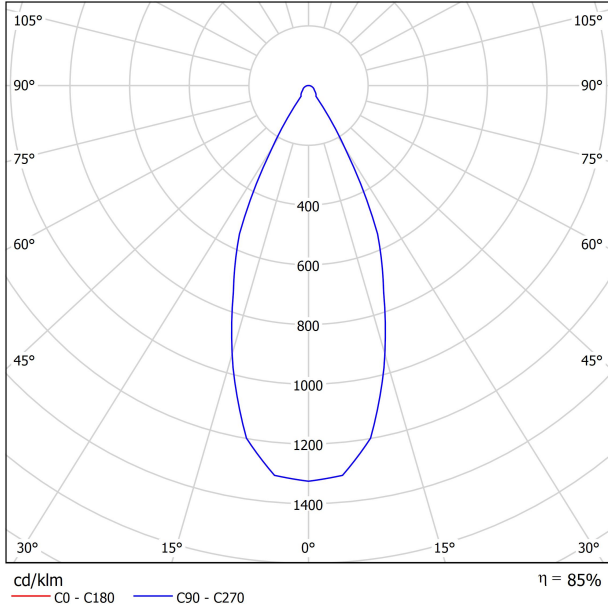

### LUMINAIRE | DONNÉS PHOTOMÉTRIQUES

Efficacité lumineuse	85%
Angle du faisceau lumineux	44°

DIAGRAMME POLAIRE

DIAGRAMME CONIQUE

UGR

Glare Evaluation According to UGR											
ρ Ceiling	70	70	50	50	30	70	70	50	50	30	
ρ Walls	50	30	50	30	30	50	30	50	30	30	
ρ Floor	20	20	20	20	20	20	20	20	20	20	
Room Size X Y		Viewing direction at right angles to lamp axis					Viewing direction parallel to lamp axis				
2H	2H	12.5	13.2	12.7	13.4	13.6	12.5	13.2	12.7	13.4	13.6
	3H	14.5	15.1	14.7	15.4	15.6	14.5	15.1	14.7	15.4	15.6
	4H	15.3	15.9	15.6	16.2	16.5	15.3	15.9	15.6	16.2	16.5
	6H	16.1	16.7	16.4	16.9	17.2	16.1	16.7	16.4	16.9	17.2
	8H	16.4	17.0	16.7	17.3	17.6	16.4	17.0	16.7	17.3	17.6
4H	12H	16.8	17.3	17.1	17.6	17.9	16.8	17.3	17.1	17.6	17.9
	2H	13.1	13.8	13.5	14.0	14.3	13.1	13.8	13.5	14.0	14.3
	3H	15.3	15.9	15.7	16.2	16.5	15.3	15.9	15.7	16.2	16.5
	4H	16.3	16.8	16.7	17.1	17.5	16.3	16.8	16.7	17.1	17.5
	6H	17.3	17.7	17.7	18.0	18.4	17.3	17.7	17.7	18.0	18.4
8H	8H	17.7	18.1	18.1	18.5	18.9	17.7	18.1	18.1	18.5	18.9
	12H	18.2	18.5	18.6	18.9	19.3	18.2	18.5	18.6	18.9	19.3
	4H	16.7	17.1	17.2	17.5	17.9	16.7	17.1	17.2	17.5	17.9
	6H	17.9	18.1	18.3	18.6	19.0	17.9	18.1	18.3	18.6	19.0
	8H	18.5	18.7	18.9	19.1	19.6	18.5	18.7	18.9	19.1	19.6
12H	12H	19.1	19.2	19.5	19.7	20.2	19.1	19.2	19.5	19.7	20.2
	4H	16.8	17.1	17.2	17.5	17.9	16.8	17.1	17.2	17.5	17.9
	6H	18.0	18.2	18.5	18.7	19.2	18.0	18.2	18.5	18.7	19.2
8H	18.7	18.9	19.1	19.3	19.8	18.7	18.9	19.1	19.3	19.8	
Variation of the observer position for the luminaire distances S											
S = 1.0H	+1.4 / -0.6					+1.4 / -0.6					
S = 1.5H	+2.6 / -0.8					+2.6 / -0.8					
S = 2.0H	+3.9 / -1.1					+3.9 / -1.1					
Standard table	BK05					BK05					
Correction Summand	1.0					1.0					
Corrected Glare Indices referring to 960lm Total Luminous Flux											