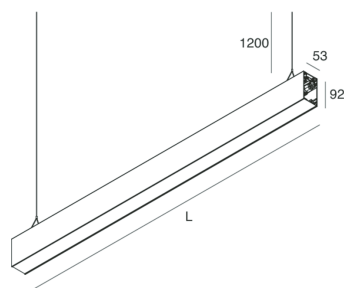

## Features

Use: Indoor  
Type of installation: SUSPENDED  
Emission: INDIRECT  
Optics: OPAL  
Colour: BLACK  
Dimming: DALI  
Emergency: NO  
L: 1120mm  
A: 53mm  
H: 92mm  
Made in: ITALY  
Warranty: 5 years  
Weight: 4kg

## Tech data

Luminaire input power: 20W  
Luminaire luminous flux: 2076lm  
IP: 40  
Insulation class: I  
Supply voltage: 220-240V 50/60Hz  
SELV: Si