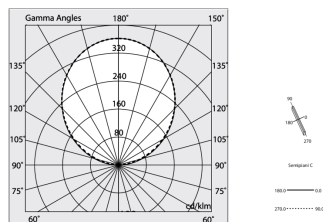

## Features

Use: Indoor  
Type of installation: SUSPENDED  
Emission: INDIRECT  
Optics: OPAL  
Colour: BLACK  
Dimming: DALI  
Emergency: NO  
L: 1120mm  
A: 53mm  
H: 92mm  
Made in: ITALY  
Warranty: 5 years  
Weight: 4kg

## Tech data

Luminaire input power: 20W  
Luminaire luminous flux: 2076lm  
IP: 40  
Insulation class: I  
Supply voltage: 220-240V 50/60Hz  
SELV: Si