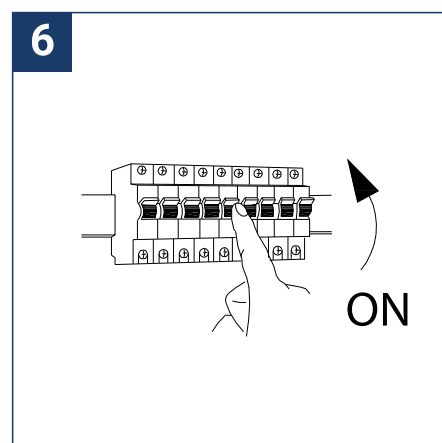

Ref : 100648-100649-100650-100651