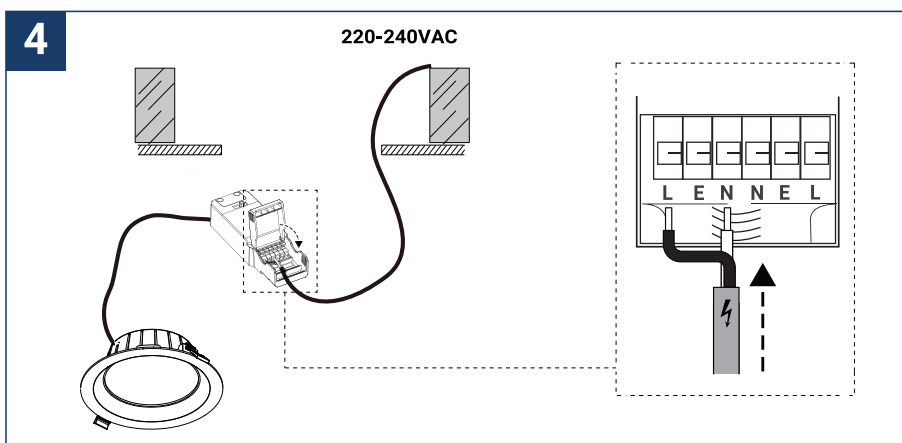

Ref : 100648-100649-100650-100651