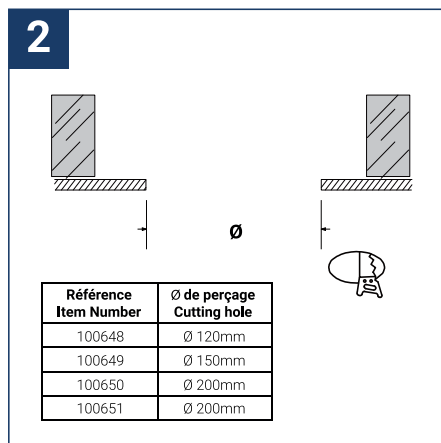

Ref : 100648-100649-100650-100651