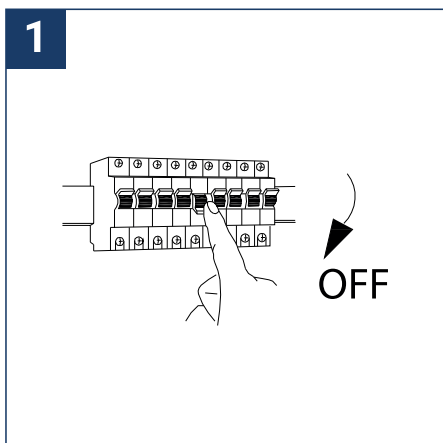

Ref : 100648-100649-100650-100651