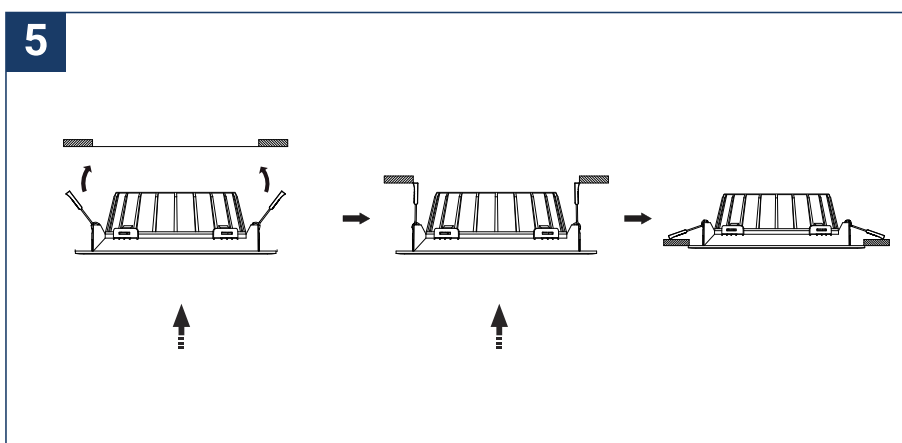

Ref : 100648-100649-100650-100651