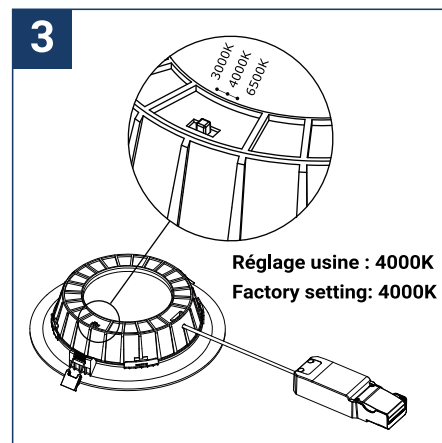

Ref : 100648-100649-100650-100651