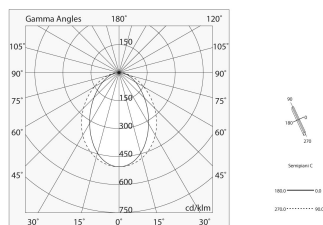

Features

Use: Indoor
Dimming: WITH ACCESSORY
Emergency: NO
Made in: ITALY
Warranty: 5 years
Weight: 0.03kg

Tech data

Luminaire luminouse flux: 861lm
Insulation class: III
Supply voltage: 48 Vdc

Source

Light source: LED
Source power: 6.6W
Colour temperature: 2700K
CRI: >90
LED lifespan: 50000h L80 B20

Compliance

CEI EN 60598-1:2015 + A11:2009. IEC 60598-2:2015 2-1

Standards

CAM edilizia: The product complies with the requirements for public buildings, ministerial decree of 23rd June 2022 n.256.

[View more product info](#)