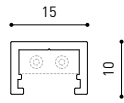

MINIMAL TRACK SUSPENSION