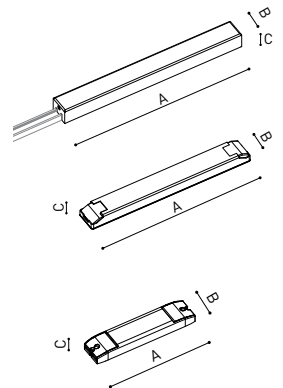

MINIMAL TRACK 24V Profile 2m A384-02-00- | N |

CE

MINIMAL TRACK 24V Rubber Cable n x 1m A384-00-01- | N |

n = Total Length of System. 24V | Max. 4A CE III

MINIMAL TRACK 24V Corner 90° 1 Plane A384-00-02- | N |

Cable Length = 35mm.

MINIMAL TRACK 24V End Cap A384-00-05- | N |

MINIMAL TRACK 24V Corner 90° 1 Plane Rounded A384-00-03- | N |

Cable Length = 35mm.

MINIMAL TRACK 24V Connection Box A384-00-06- | N |

MINIMAL TRACK 24V Corner 90° 2 Planes A384-00-04- | N |

Cable Length = 100mm.

			P	V	D (A x B x C)
MINIMAL TRACK 24V Power Supply Box	ON/OFF	A384-00-07- | NT |	40W	24V	280 x 30 x 24mm
		A384-00-08- | NT |	100W	24V	280 x 30 x 24mm
220 / 240 V ~		Included ON/OFF 24Vdc Power Supply.			
MINIMAL TRACK 24V Remote Power Supply	ON/OFF	0434-01-37	60W	24V	180 x 52 x 30mm
		0433-10-22	100W	24V	295 x 43 x 30mm
220 / 240 V ~					
MINIMAL TRACK 24V Remote Constant Voltage Dimmer		0433-01-32	DALI/PUSH	24V	181 x 42 x 20mm
		0433-01-33	CASAMBI	24V	172 x 42 x 20mm
		0434-01-64	WIFI	24V	105 x 44 x 23mm
24V