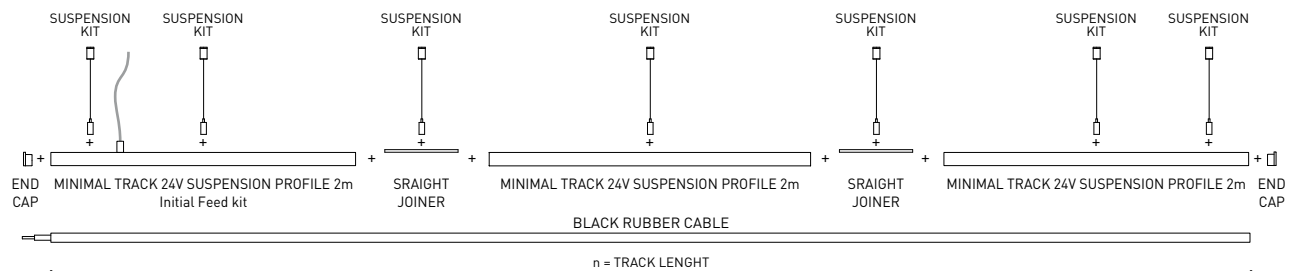

DROP VOLTAGE TABLE

POWER (W)	CABLE SECTION (mm²)	CABLE LENGTH (m)			
		<5	<10	<20	<30
40	0,75	30	30	30	30
	1,5	30	30	30	30
60	0,75	30	30	20	10
	1,5	30	30	30	20
100	0,75	20	10	X	X
	1,5	20	20	10	X