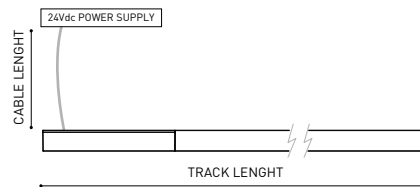

DROP VOLTAGE TABLE

POWER (W)	CABLE SECTION (mm²)	CABLE LENGTH (m)			
		<5	<10	<20	<30
40	0,75	30	30	30	30
	1,5	30	30	30	30
60	0,75	30	30	20	10
	1,5	30	30	30	20
100	0,75	20	10	X	X
	1,5	20	20	10	X