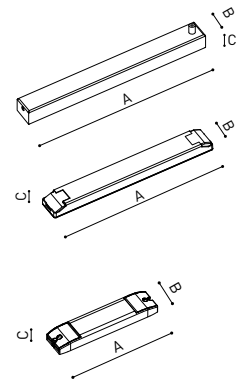

n = Total Length of System.

24V | Max. 4A

MINIMAL TRACK 24V Suspension Straight Joiner

A400-00-02- | N |

MINIMAL TRACK 24V Suspension Kit

A400-02-04- | N |

MINIMAL TRACK 24V Suspension Corner 90°

A400-00-03- | N |

Cable Length = 85mm.

MINIMAL TRACK 24V Suspension End Caps

A400-00-05- | N |

Two End Caps Included

			P	V	D (A x B x C)
MINIMAL TRACK 24V Suspension Power Supply Box	ON/OFF	A400-00-06- NT	40W	24V	280 x 30 x 36mm
	220 / 240V ~	A400-00-07- NT	100W	24V	280 x 30 x 36mm
					Included ON/OFF 24Vdc Power Supply
MINIMAL TRACK 24V Remote Power Supply	ON/OFF	0434-01-37	60W	24V	180 x 52 x 30mm
	220 / 240V ~	0433-10-22	100W	24V	295 x 43 x 30mm
MINIMAL TRACK 24V Remote Constant Voltage Dimmer		0433-01-32	DALI/PUSH	24V	181 x 42 x 20mm
		0433-01-33	CASAMBI	24V	172 x 42 x 20mm
		0434-01-64	WIFI	24V	105 x 44 x 23mm

DROP VOLTAGE TABLE

POWER (W)	CABLE SECTION (mm ²)	CABLE LENGTH (m)			
		<5	<10	<20	<30
40	0,75	30	30	30	30
	1,5	30	30	30	30
60	0,75	30	30	20	10
	1,5	30	30	30	20
100	0,75	20	10	X	X
	1,5	20	20	10	X

COLOUR | N ■ RAL 9005 | DIM OPTIONS PLEASE CONSULT