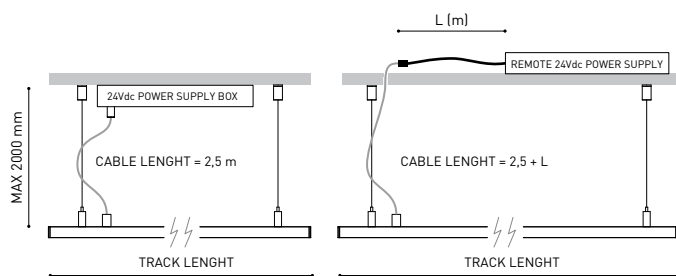

DROP VOLTAGE TABLE

POWER (W)	CABLE SECTION (mm²)	CABLE LENGTH (m)			
		<5	<10	<20	<30
40	0,75	30	30	30	30
	1,5	30	30	30	30
60	0,75	30	30	20	10
	1,5	30	30	30	20
100	0,75	20	10	X	X
	1,5	20	20	10	X